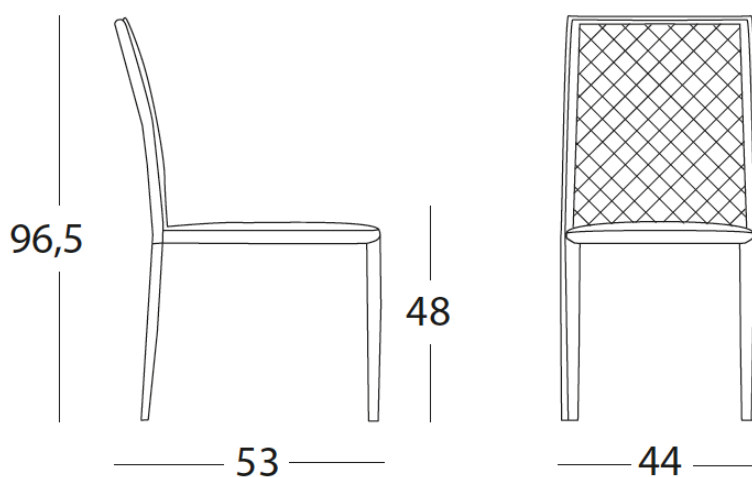

Sedia impilabile (4 pcs) con struttura in metallo, completamente rivestita in ecopelle stampata

Stackable chair (4 pcs) with metal structure, totally covered in printed ecoleather.

L. 44 P. 53 H. 48/96,5
dimensioni / dimensions

6225 P. 158

Struttura e seduta / Structure and seat