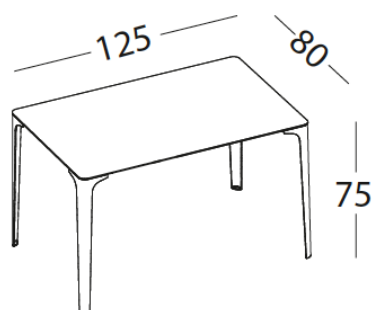

Tavolo allungabile con telaio in alluminio verniciato e piano in Newpann verniciato goffrato.

Extending table with painted aluminum frame and embossed painted Newpann top.

L 125 P 80 H 75 / 1 allunga da 48x80
/ 1 extension 48x80

6002 P 2380

L 140 P 80 H 75 / 1 allunga da 48x80
/ 1 extension 48x80

6039 P 2520

MADRID BIANCO

Finiture top e basamento / Top and structure finishes

BIANCO

MADRID ANTRACITE

Finiture top e basamento / Top and structure finishes

ANTRACITE

MADRID NERO

Finiture top e basamento / Top and structure finishes

NERO

Tavolo non riducibile / The table cannot be reduced