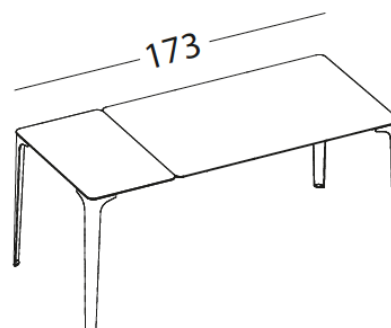

Tavolo allungabile con telaio in alluminio verniciato e piano in Newpann verniciato goffrato.

Extending table with painted aluminum frame and embossed painted Newpann top.

L 125 P 80 H 75 / 1 allunga da 48x80
/ 1 extension 48x80

6002 P 2380

L 140 P 80 H 75 / 1 allunga da 48x80
/ 1 extension 48x80

6039 P 2520

MADRID BIANCO

Finiture top e basamento / Top and structure finishes

BIANCO

MADRID ANTRACITE

Finiture top e basamento / Top and structure finishes

ANTRACITE

MADRID NERO

Finiture top e basamento / Top and structure finishes

NERO

Tavolo non riducibile / The table cannot be reduced