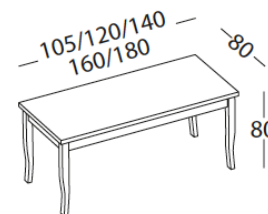

Tavolo fisso impiallacciato
gambe massello e top sp 4 cm.

Veneered fixed table, solid wood
legs and top th. 4 cm.

L 120 P 80 H 80	6414 P 510
L 140 P 80 H 80	6422 P 550
L 160 P 80 H 80	6432 P 590
dimensioni / dimensions	

Finiture top e basamento / Top and structure finishes

15 CASTAGNO

Tavolo allungabile con struttura
impiallacciato gambe massello
top in laminato sp. 4 cm.

Extending table with veneered
structure, solid wood legs and
laminated top th. 4 cm.

L 90 P 90 H 85	6488 P 595
L 100 P 100 H 85	6489 P 645
apertura a libro con piano sp. 2,5+2,5 cm folding opening with top th. 2.5 + 2.5 cm	

Tavolo fisso con struttura
impiallacciata gambe massello
e top in laminato sp. 4 cm.

Fixed table with veneered
structure, solid wood legs and
laminated top th. 4 cm.

L 105 P 80 H 80	6406 P 350
L 120 P 80 H 80	6415 P 361
L 140 P 80 H 80	6420 P 380
L 160 P 80 H 80	6430 P 405
L 180 P 80 H 80	6457 P 535
dimensioni / dimensions	